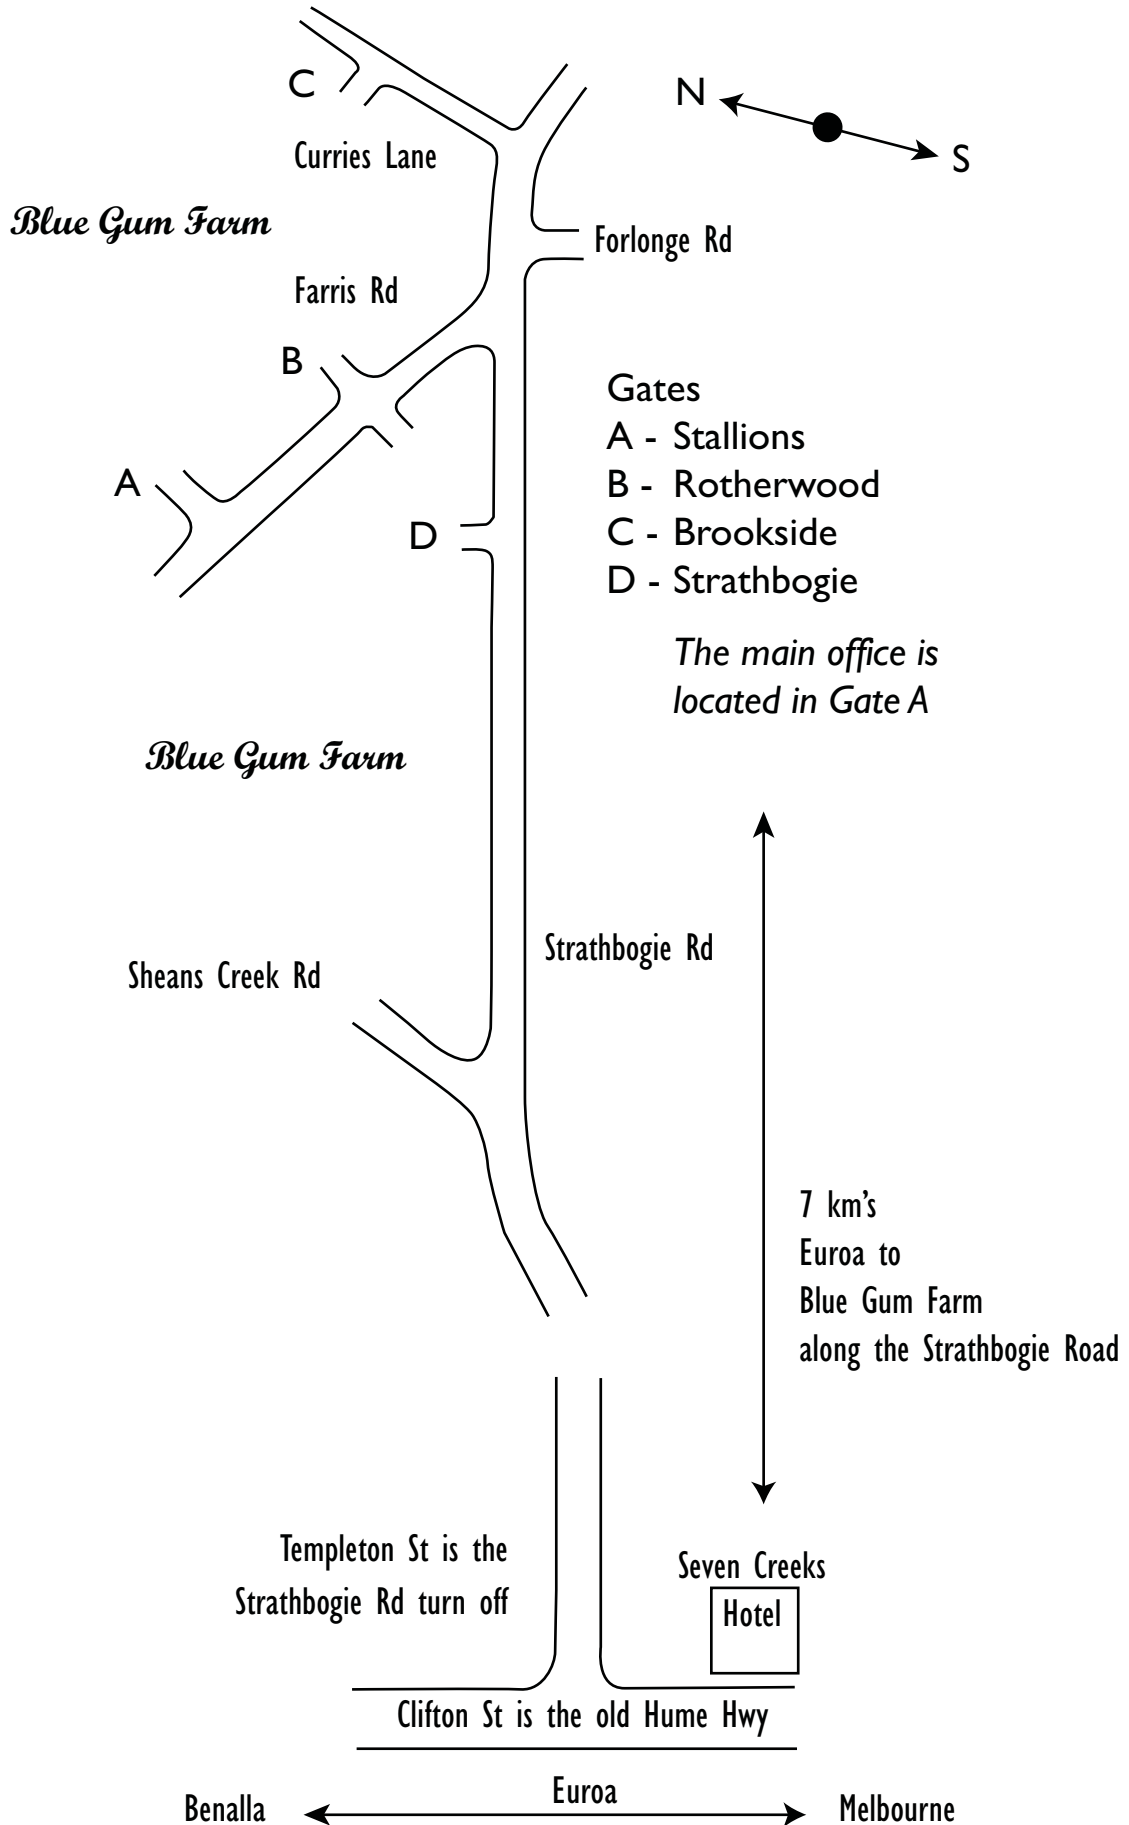

Blue Gum Farm

Directions

Euroa is 150km's north of Melbourne off the Hume Highway
Turn off the Hume Hwy at the Euroa exit - this road is Clifton St